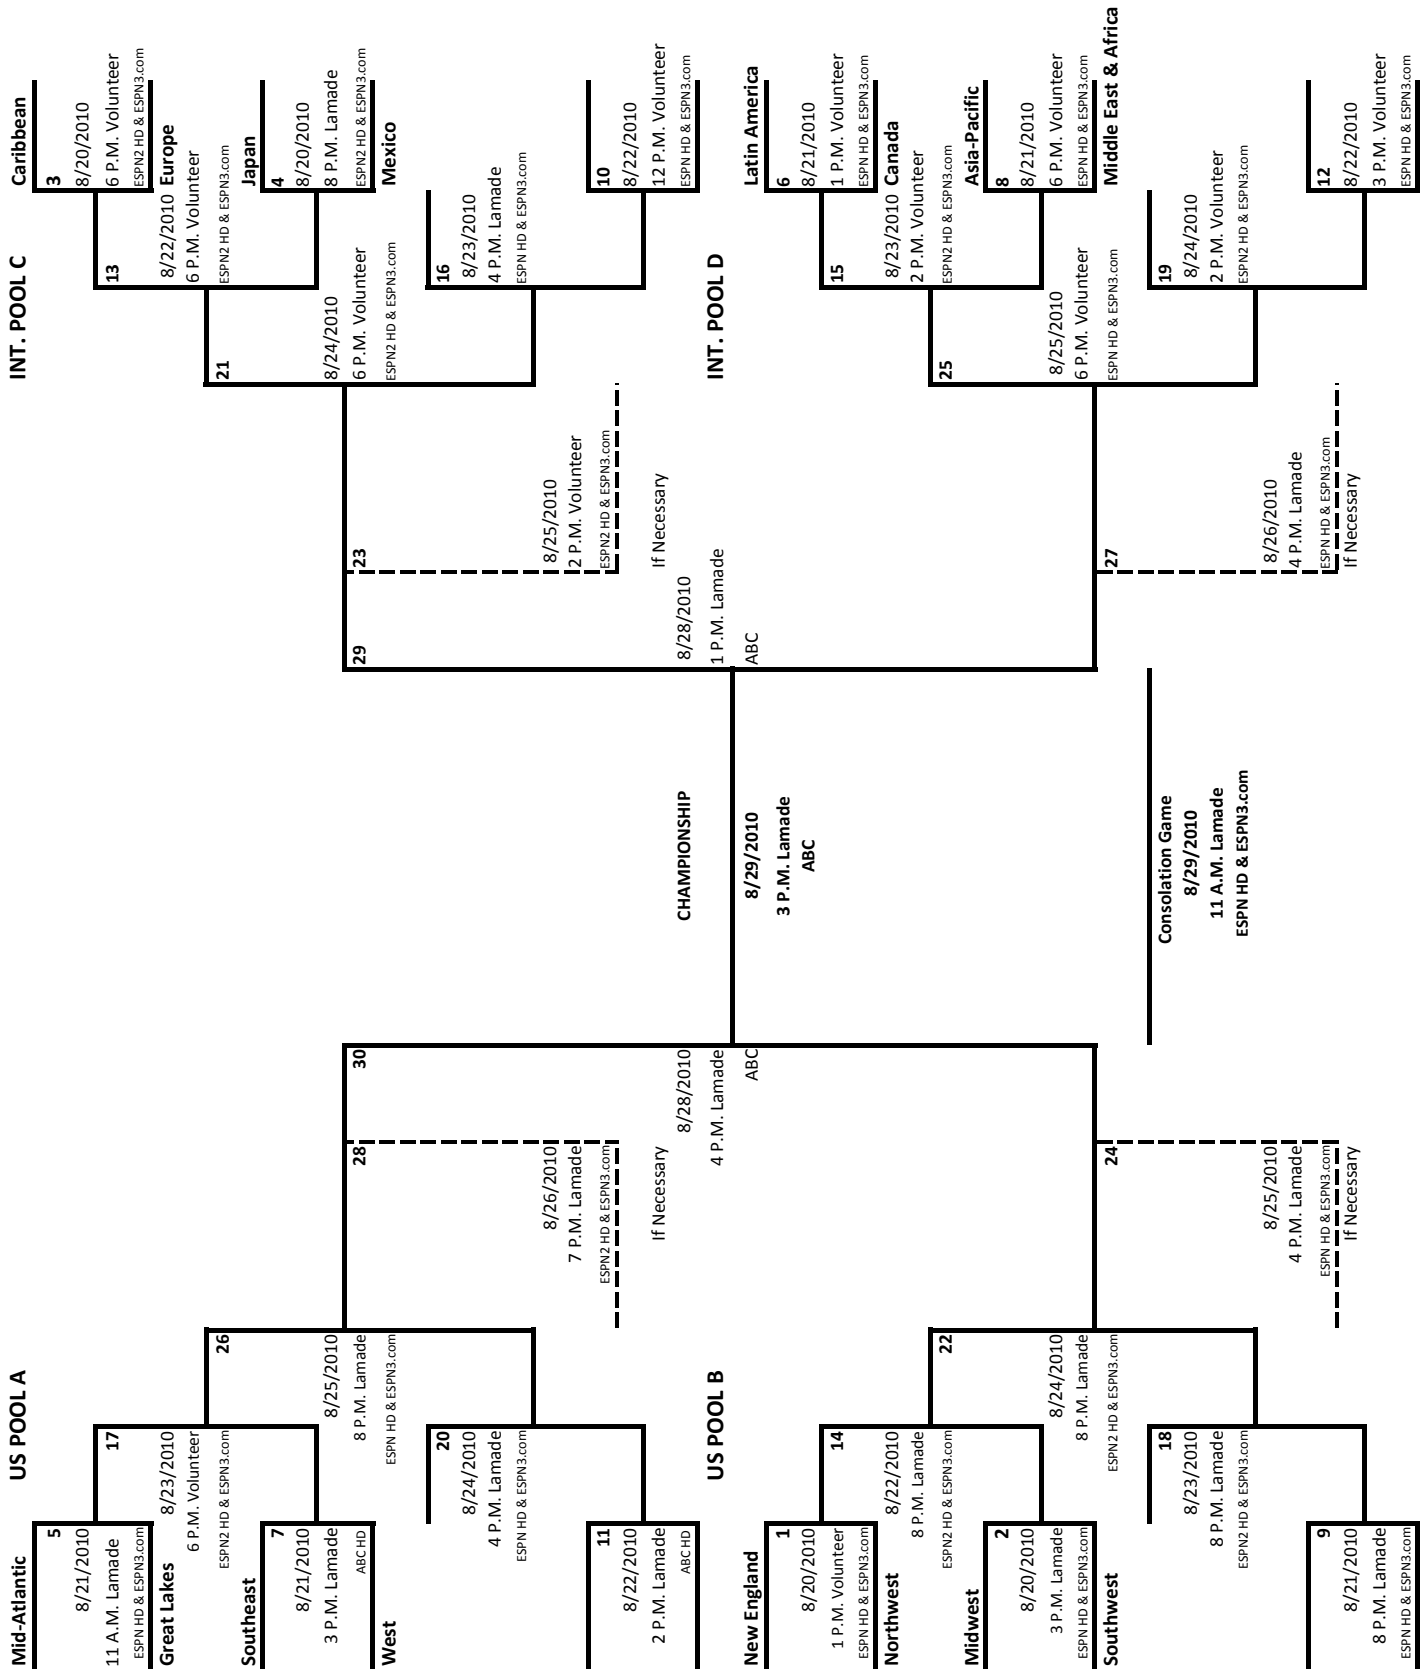

E - televised live on ESPN HD & ESPN3.com

E2 - televised live on ESPN2 HD & ESPN3.com

A - televised live on ABC HD

Elimination or Potential Elimination Game in **Bold Italics**

All times U.S. Eastern

2010 Little League Baseball

World Series Bracket

World Series Schedule By Pool

Pool A	W	L
Great Lakes		
Mid-Atlantic		
Southeast		
West		

Pool A Schedule

Sat., Aug. 21

Game 5 - Mid-Atlantic vs. Great Lakes, 11 a.m., Lamade

Game 7 - Southeast vs. West, 3 p.m., Lamade

Game 20 - Loser of Game 17 vs. Winner of Game 11, 4 p.m., Lamade (elimination game)

Wed., Aug. 25

Game 26 - Winner of Game 17 vs. Winner of Game 20, 8 p.m., Lamade (possible elimination game)

Thurs., Aug. 26

Pool B Schedule

Fri., Aug. 20

Game 1 - New England vs. Northwest, 1 p.m., Volunteer

Game 2 - Midwest vs. Southwest, 3 p.m., Lamade

Sat., Aug. 21

Game 9 - Loser of Game 1 vs. Loser of Game 2, 8 p.m., Lamade (elimination game)